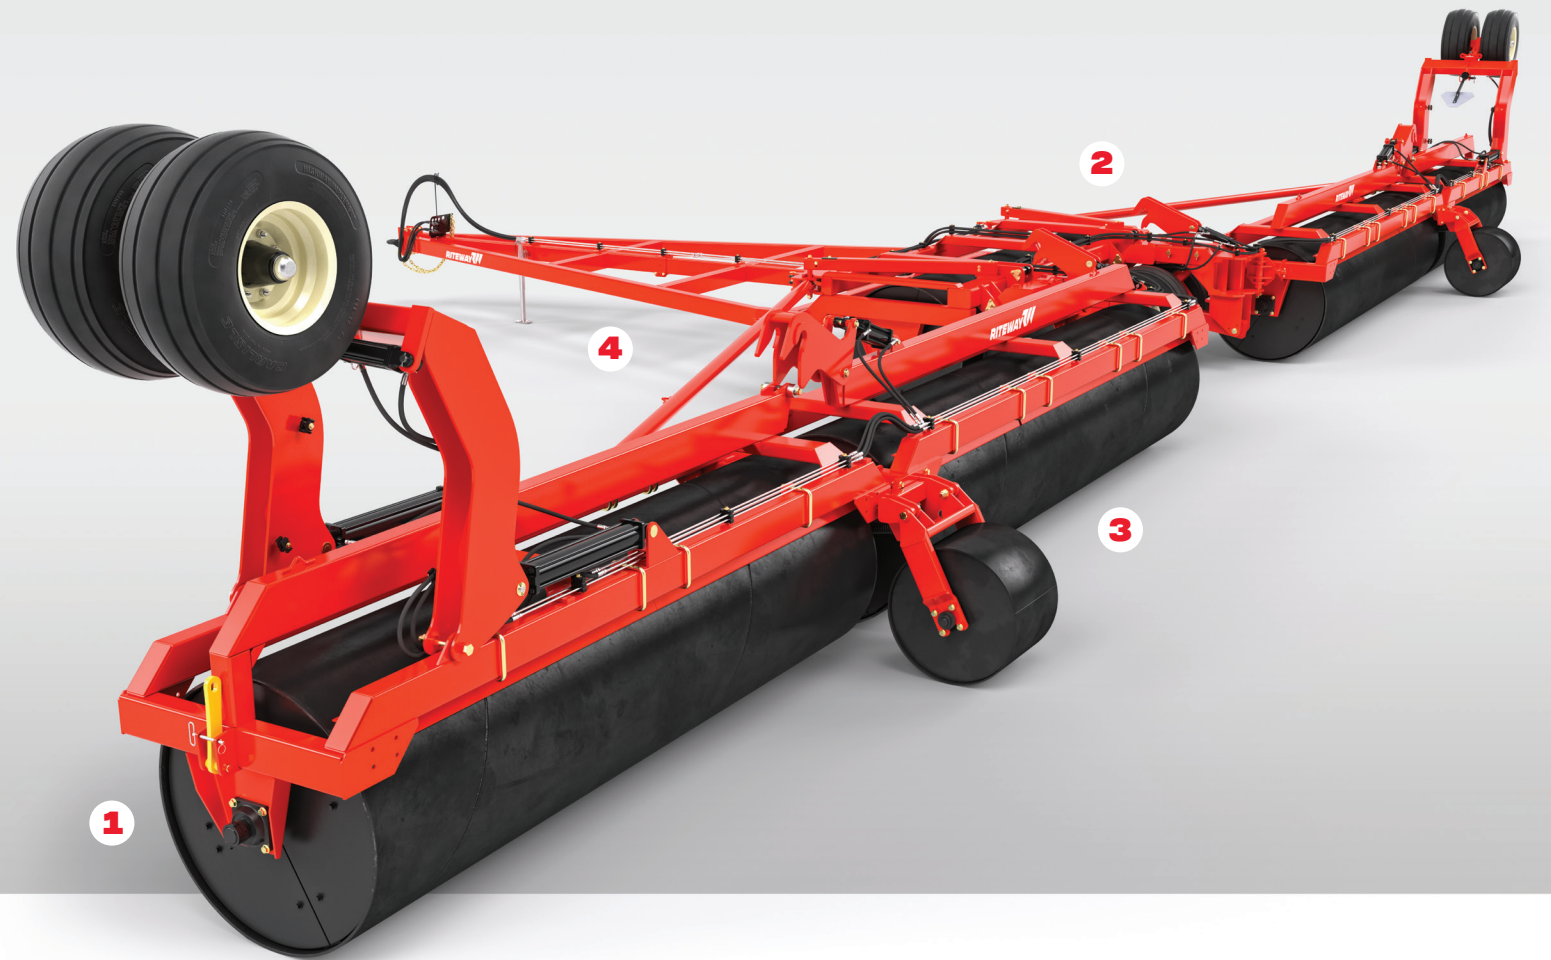

RITEWAY 

**LAND
ROLLER
SERIES**

LAND ROLLERS

LAND ROLLER SERIES

RITEWAY 

LAND ROLLER SERIES

READY TO ROLL.

Harvest your crops worry free. Promote even germination. Crush crop residue. The Land Roller series applies uniform weight and surface contact across your fields, pushing rocks into the ground and leveling out clumps. The resulting smooth surface provides even germination, faster spraying, robust crops, and a trouble-free harvest.

LAND ROLLER FEATURES

1 - Large Diameter Drums.

Larger drums provide an ideal combination of weight and size to smooth the field without compaction.

2 - FORWARD™ Unfolding System.

The patented unfolding system goes from transport to field mode in minutes while moving forward.

3 - Shorter Drum Segments.

Each drum floats independently, applying consistent ground pressure and following the contours of your land.

4 - Pull Equipment in Tandem.

The FORWARD™ Unfolding System allows you to pull two or more pieces of equipment in tandem, so you can work faster.

LEVEL THE FIELD.

NO TWO ACRES ARE THE SAME.

Short drum sections float independently, ensuring you roll every inch of your land evenly, regardless of topography.

STANDARD EQUIPMENT:

- Patented FORWARD™ unfolding system
- Auto-fold hydraulic wing lock
- Adjustable hitch height c/w perfect hitch clevis
- Dual wing transport tires
- Over-center wing lockups
- Triple Lip Seal Bearings
- Large diameter drum with premium heavy wall:
- 42" diameter; 0.50" wall thickness (1067mm x 13mm)
- Heavy Duty Centre Frame:
- 8" x 6" x 0.250" (200 mm x 150 mm x 6 mm)
- Heavy Duty Wing Frame
- 6" x 4" x 0.250" (150 mm x 100 mm x 6 mm)
- Taper lock replaceable drum shafts
- Wing tie bar (F5 & F7)
- Safety Chains
- Light Package