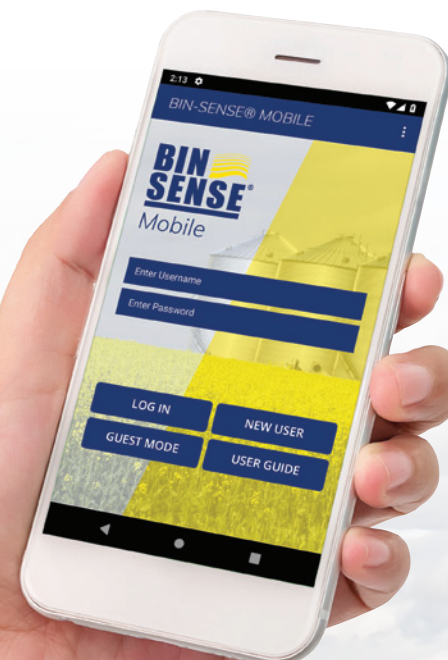

FEATURING:

- No power requirements
- Compatible with most existing installed cables
- Temperature and/or moisture sensing
- Share data across multiple devices
- Apple (iOS) and Google (Android) compatible
- Upgradeable to BIN-SENSE® LIVE at any time