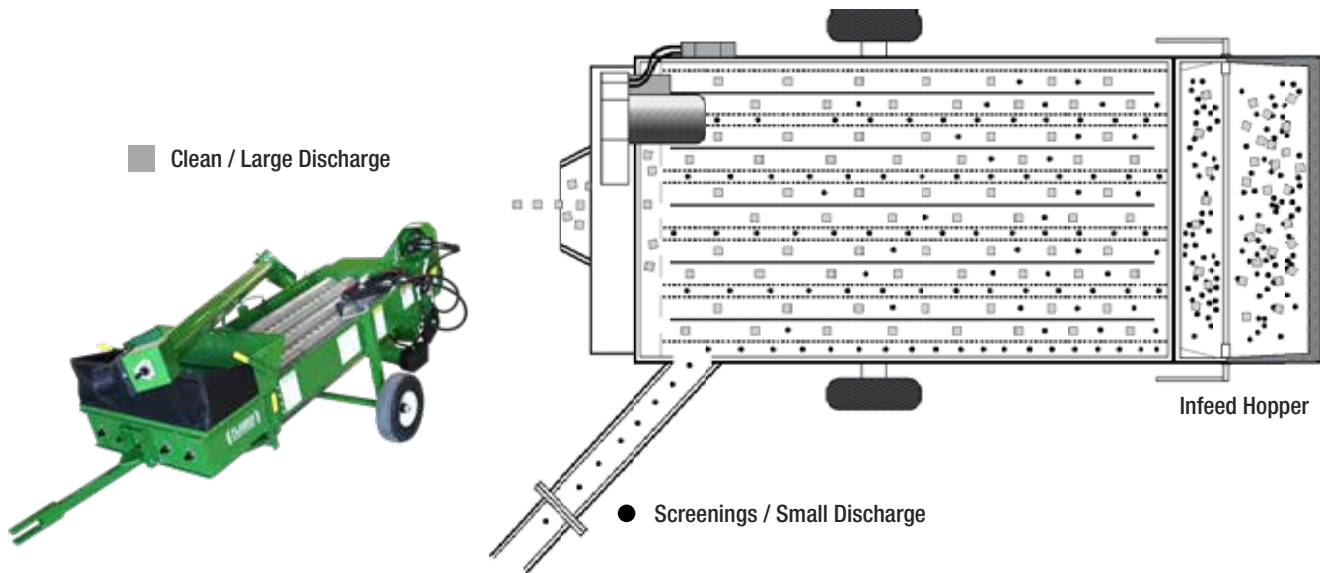

All models are available with electric or hydraulic drive mechanisms, and feature easily changeable screens. More than 20 screen sizes are available to accommodate many commodities.

Reduce your dockage and chances of overheating by pre-cleaning your grain before shipping or storing.

HYDRAULIC 572 MODEL SHOWN

Quick & Easy Clean Out

Kwik Kleen	572	772
LENGTH	108"	108"
WIDTH	58"	72"
NUMBER OF AUGERS	5 x 72"	7 x 72"
THROUGHPUT CAPACITY	7"– 8" Auger	10" Auger
HYDRAULIC DRIVE	12-13 GPM	14-15 GPM
ELECTRIC DRIVE	5 HP	7.5 HP
SCREENS / TUBES	5	7
CLEANOUT FEATURE	Yes	Yes
SCREENING AUGER	4"	4"

HYDRAULIC 772 MODEL SHOWN

Kwik Kleen – Recommended Screen Sizes

Screen Size	Product Being Cleaned	Product Being Removed
4 Round	Flax & Canola	Small Seeds
5 Round	Flax	Kochia
6 Round	Flax, Buckwheat	
7 Round	Small Wheat, Small Lentils	Canola
8 Round	Spring Wheat, Small Lentils	Mustard, Kochia, Flax
9 Round	Durum, Soybeans, Lentils, Oats	Flax, Pigweed
10 Round	Soybeans, Oil Sunflowers, Peas	
12 Round	Corn, Soybeans, Confectionery & Oil Sunflowers, Peas, Large Lentils	Wheat
14 Round	Corn, Confectionery Sunflowers	Spring Wheat
16 Round	Corn, Confectionery Sunflowers	Durum
18 Round	Confectionery Sunflowers	Small Lentil
20 Round	Sizing Confectionery Sunflowers	
22 Round	Sizing Confectionery Sunflowers	Small Pea
4 Slot	Canola, Mustard, Flax	Small Green Lentils
5 Slot	Sizing Small Cereals	
6 Slot	Sizing Barley, Durum	
6.5 Slot	Sizing Barley	
7 Slot	Sizing Barley	
8 Slot	Corn, Beans	
9 Slot	Corn, Beans	
10 Slot	Corn, Beans, Small Peas, Wheat, Barley	Peas
12 Slot	Corn, Beans, Peas	Peas - Split and Cracked

Round Hole (1/64") – Slot (1/64" X 3/4")