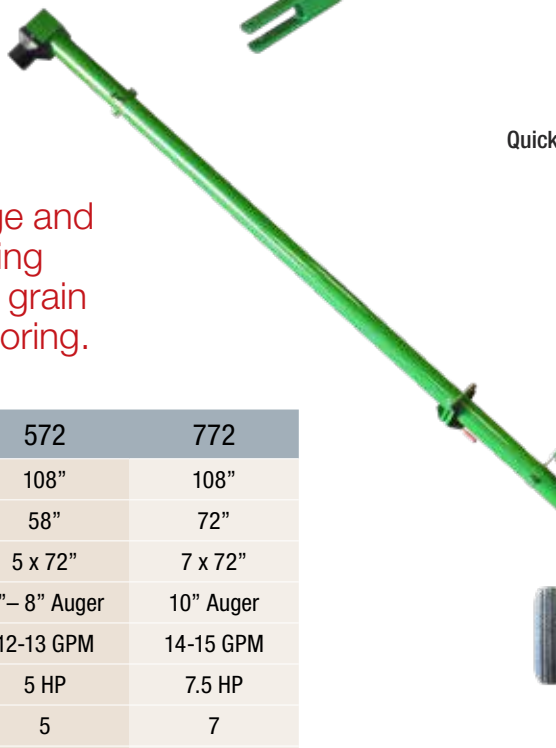

Kwik Kleen – Dockage Cleaners

Used for sizing barley and removing small seeds & other dockage

Kwik Kleen Grain Cleaners assist farmers with the problems incurred while drying and storing grain. By removing fine materials prior to drying or storage, air can flow through the commodity more evenly and efficiently.

HYDRAULIC 572 MODEL SHOWN

Quick & Easy Clean Out

Kwik Kleen	572	772
LENGTH	108"	108"
WIDTH	58"	72"
NUMBER OF AUGERS	5 x 72"	7 x 72"
THROUGHPUT CAPACITY	7"– 8" Auger	10" Auger
HYDRAULIC DRIVE	12-13 GPM	14-15 GPM
ELECTRIC DRIVE	5 HP	7.5 HP
SCREENS / TUBES	5	7
CLEANOUT FEATURE	Yes	Yes
SCREENING AUGER	4"	4"

HYDRAULIC 772 MODEL SHOWN

Kwik Kleen – Recommended Screen Sizes

Screen Size	Product Being Cleaned	Product Being Removed
4 Round	Flax & Canola	Small Seeds
5 Round	Flax	Kochia
6 Round	Flax, Buckwheat	
7 Round	Small Wheat, Small Lentils	Canola
8 Round	Spring Wheat, Small Lentils	Mustard, Kochia, Flax
9 Round	Durum, Soybeans, Lentils, Oats	Flax, Pigweed
10 Round	Soybeans, Oil Sunflowers, Peas	
12 Round	Corn, Soybeans, Confectionery & Oil Sunflowers, Peas, Large Lentils	Wheat
14 Round	Corn, Confectionery Sunflowers	Spring Wheat
16 Round	Corn, Confectionery Sunflowers	Durum
18 Round	Confectionery Sunflowers	Small Lentil
20 Round	Sizing Confectionery Sunflowers	
22 Round	Sizing Confectionery Sunflowers	Small Pea
4 Slot	Canola, Mustard, Flax	Small Green Lentils
5 Slot	Sizing Small Cereals	
6 Slot	Sizing Barley, Durum	
6.5 Slot	Sizing Barley	
7 Slot	Sizing Barley	
8 Slot	Corn, Beans	
9 Slot	Corn, Beans	
10 Slot	Corn, Beans, Small Peas, Wheat, Barley	Peas
12 Slot	Corn, Beans, Peas	Peas - Split and Cracked

Round Hole (1/64") – Slot (1/64" X 3/4")