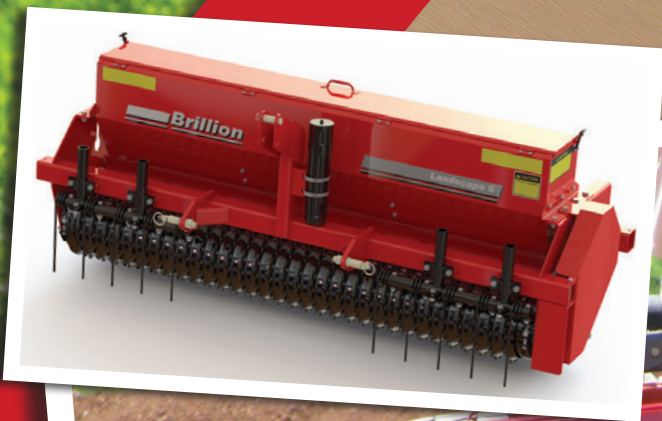

# TURFMAKER & LANDSCAPE SEEDERS

- Double Roller "Sure Stand" Concept
- 5' & 6' Models Use Gated Slide Opening for Seed Delivery
- 8', 10' & 12' Models Use Micro-Meter Seed Delivery
- Turfmaker II & III Models Utilize High Capacity Micro-Meter Delivery
- Available in Pull-Type and Three-Point Hitch Models

*Specifications subject to change without notice.*

The LSP and LSS Models have been developed from a long line of very successful seeders. These units use blade agitator seed meters that will cover a wide variety of landscape seeds. The Turfmaker Series raises the bar on the precision seeding of small grass seeds. Large box capacity along with narrow meter spacing and the micro-meter adjustment give this series of seeders the edge on the competition. The Turfmaker II & III Series features large seed boxes and high capacity seed meters for unequalled capacity in seeding grasses and lawn blends. These units lend themselves to sod seeding operations and the high volume landscape customers. Visit Brillion's website to view detailed specifications and seed rate charts for the models listed above.