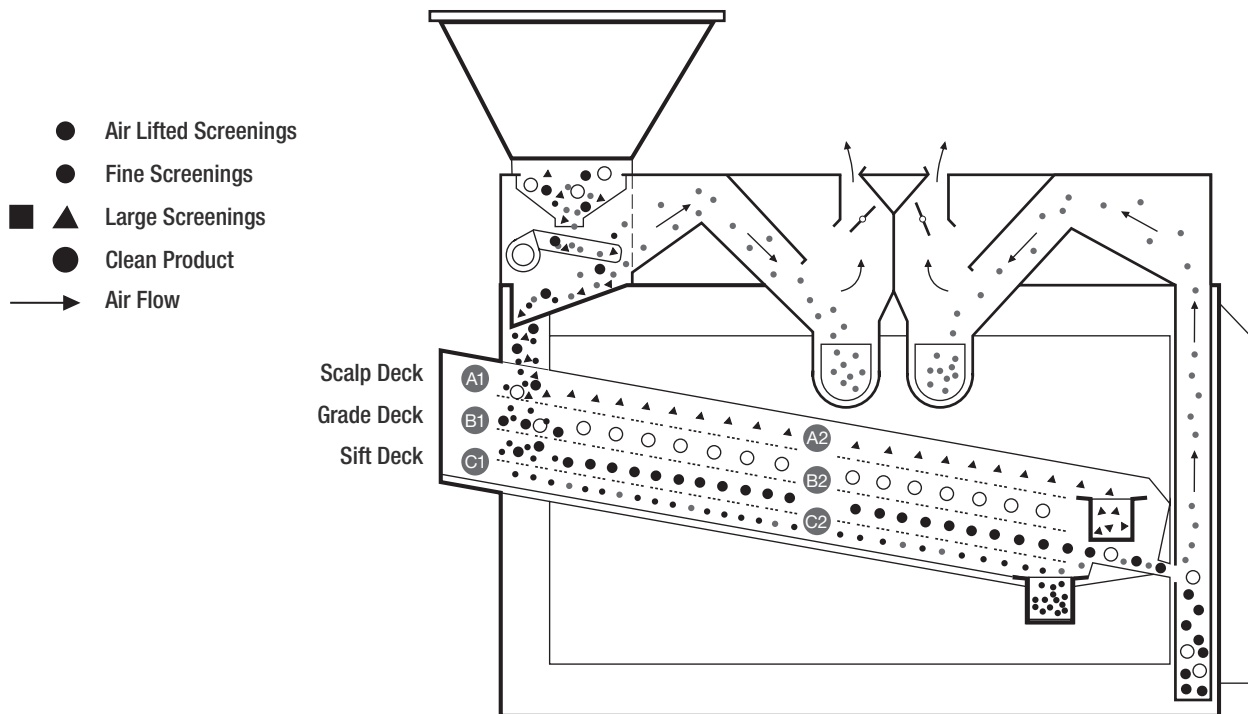

*Depends on flow configuration

BENCH MARKET

A1 A2
B1 B2
C1 C2

BENCH DOUBLE SHOE

A1
C1

BENCH MID-SIZE

A1
C1

BENCH MINI

Bench	Market	Double Shoe	Full Size (Mobile unit shown)	Mid Size	Mini
CAPACITY	1,500 BU/HR <i>dockage removal</i>	500 BU/HR <i>for cereals</i>	300 BU/HR <i>for cereals</i>	100 BU/HR <i>for cereals</i>	30 BU/HR <i>for cereals</i>
SCREEN SIZE	54" x 36" (6)	54" x 36" (12)	54" x 36" (6)	36" x 54" (2)	27" X 36" (2)
DECK SIZE	54" x 108"	54" x 72"	54" X 72"	36" x 54"	27" X 36"
HORSEPOWER	5 HP on Fan 2 HP on Shoe	10 HP on Fan 3 HP on Shoe	5 HP on Fan 2 HP on Shoe	3 HP on Fan 1 HP on Shoe	2 HP on Fan ½ HP on Shoe
WIDTH	Please call	8' 1"	6' 8"	4'	3'
HEIGHT	Please call	8'	5' 6"	4' 10"	4'
WEIGHT	Please call	4,500 lbs	2,400 lbs	1,780 lbs	580 lbs

Bench – Recommended Screen Sizes

Crop	Scalp Deck		Grade Deck		Sift Deck	
	A1	A2	B1	B2	C1	C2
Canola	7 Round	7 Round	7 Slot	7 Slot	3 Slot (or 3.5)	3 Slot (or 3.5)
Yellow Mustard	8 Round	8 Round	4 Slot	4 Slot	3.5 Slot	3.5 Slot
Flax	4.5 Slot	4.5 Slot	7 Slot	7 Slot	5.5 Round	5.5 Round
Spring Wheat	13 Round	13 Round	7 Slot	7 Slot	5.5 Slot	5.5 Slot
Durum	14 Round	16 Round	7 Slot	7 Slot	6 Slot	6 Slot
Rye	10 Slot	10 Slot	7 Slot	7 Slot	5 Slot	5 Slot
Oats	10 Slot	10 Slot	7 Slot	7 Slot	5.5 Slot	5.5 Slot
Barley	11 Slot	11 Slot	7 Slot	7 Slot	6 Slot	6 Slot
Laird Lentils	22 Round	22 Round	14 Round	5.5 Slot	12 Round (or 13)	5.5 Slot
Eston Lentils	16 Round	16 Round	10 Round	5.5 Slot	8 Round	5.5 Slot
Crimson Lentils	20 Round	18 Round	10 Round	5.5 Slot	9 Round	5.5 Slot
Soybeans	22 Round	22 Round	13 Slot	13 Slot	12 Slot	12 Slot
Peas Yellow	24 Round	22 Round	14 Slot	14 Slot	12 Slot	11 Slot
Peas Desi	24 Round	24 Round	14 Slot	14 Slot	12 Slot	11 Slot
Kabuli	30 Round	30 Round	16 Slot	16 Slot	14 Slot	14 Slot
Buckwheat	16 Round	16 Round	11 Slot	11 Slot	10 Slot	10 Slot